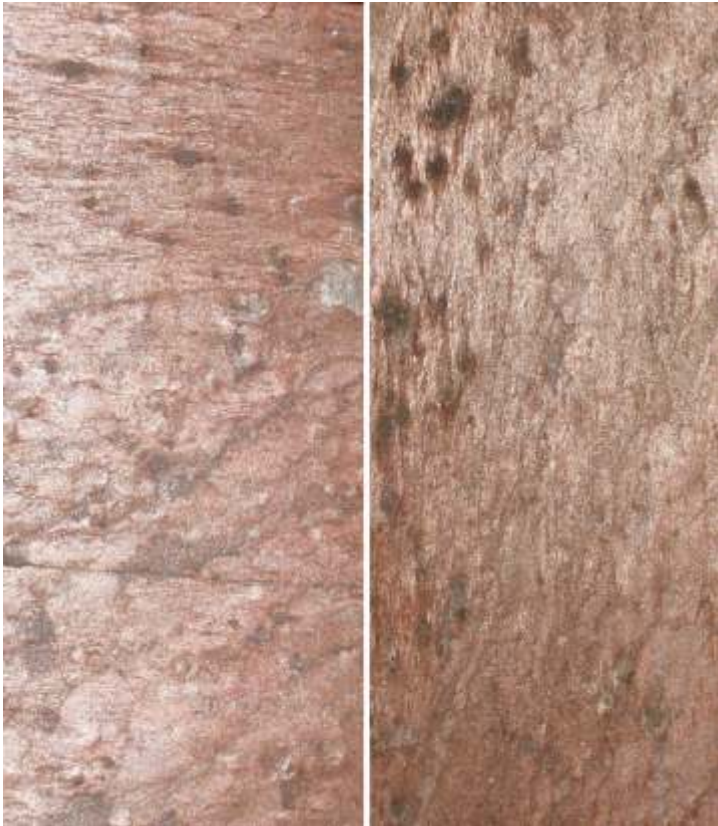

THE
STONE  **UNIVERSE**

An Exclusive Natural Stone Showroom by Jagson Group

Exclusive Natural Stone Veneer Collection

Real • Durable • Flexible • Thin

COPPER

D GREEN

FOREST FIRE

D RED

GOLDEN

I AUTOMN

K MULTI

N AUTOMN

OCEAN BLUE

OCEAN BLACK

PEACOCK MULTI

S SHINE

Stone Veneer Applications

Ocean Blue

Zeera Green

K Multi

Zeera Green

Indian Autumn

D Green

Golden

Ocean Black

Autumn Rustic

Golden

Stone Veneer Applications

Multi Pink

Silver Grey

Teera Red

Silver Galaxy